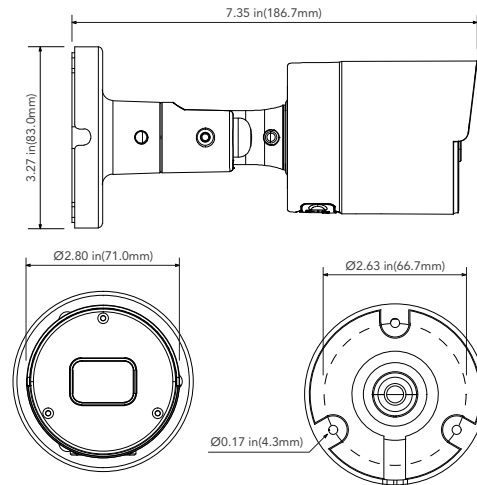

FUNCTIONS

- 5MP (2592 x 1944) @ 30fps
- Max. Resolution: 2592 x 1944
- Supports Smart H.265/H.264 Encoding
- True Day & Night ICR
- IP67 Ingress Protection
- Up to 98 ft. IR Illumination
- Fixed 2.8mm Lens
- 3D DNR, True WDR, HLC, BLC and ROI Encoding
- Supports Triple Streams
- Supports Remote Access with Windows, macOS, iOS and Android
- Operating Temperature: -22°F - 131°F
- DC12V / PoE (802.3af, ≤6W)
- Built-in MIC
- Built-in MicroSD Card Slot
- Built-in Reset Button
- NDA A Compliant

DIMENSIONS

Unit : inch (mm)

OPTIONAL ACCESSORIES

AVM-JB-BE-S1(-G)
 JUNCTION BOX

AVM-CRM-A1
 CORNER MOUNT

AVM-POM-A1
 POLE MOUNT

AVA-MICSPKSRN
 AUDIBLE AND VISUAL ALARM DEVICE

AVC-NPB51F28
5MP H.265 FIXED LENS BULLET NETWORK CAMERA